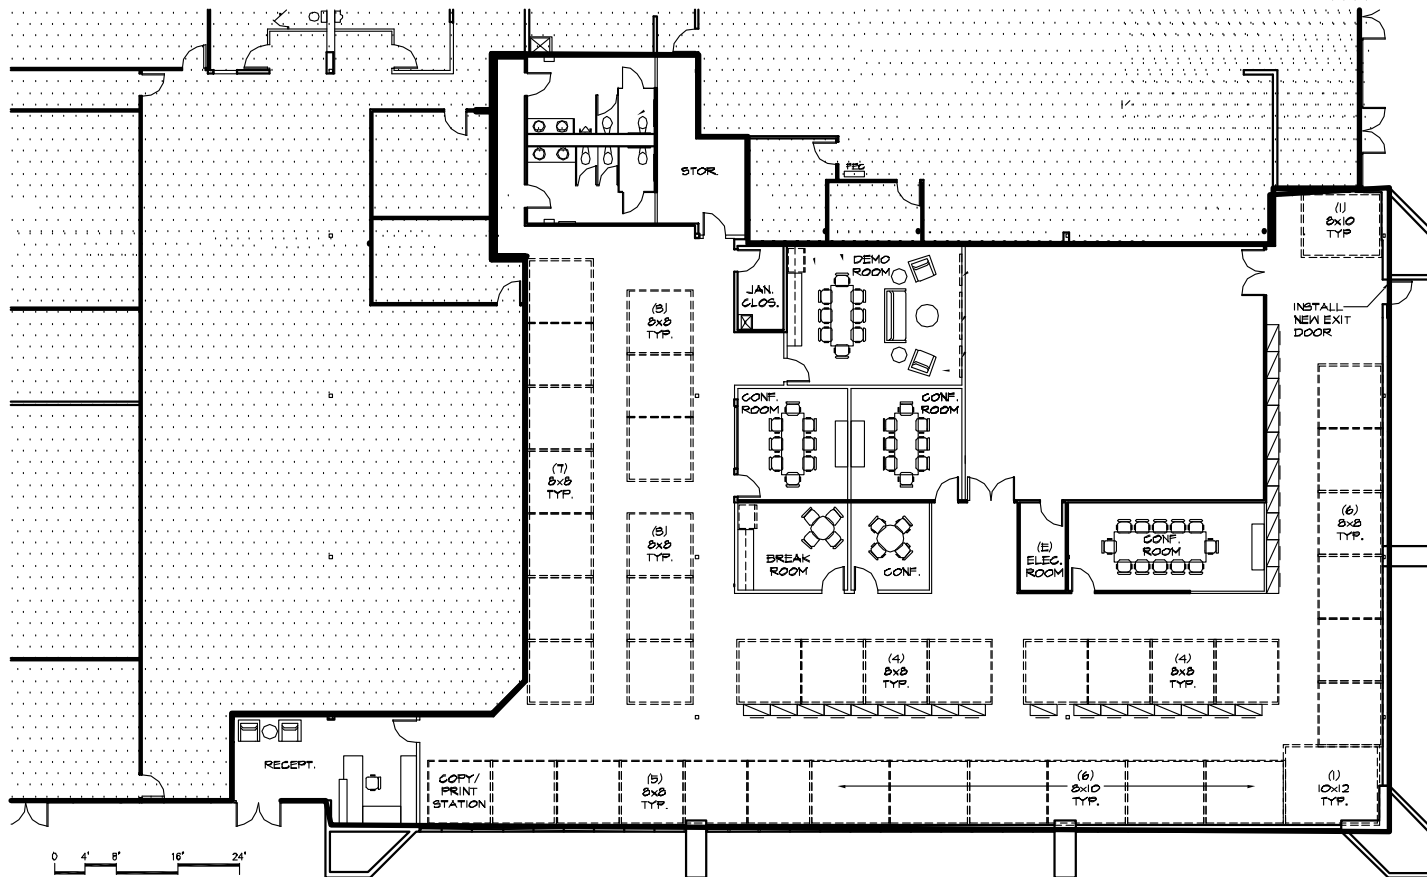

Hacienda Business Park - Sierra One

4464 Willow Road, Suite 102, Pleasanton, CA

10,029± Square Feet

Aron Hoenninger
925.737.4155

Gabe Stephenson
925.737.4156

ahoenninger@lee-associates.com

gstephenson@lee-associates.com