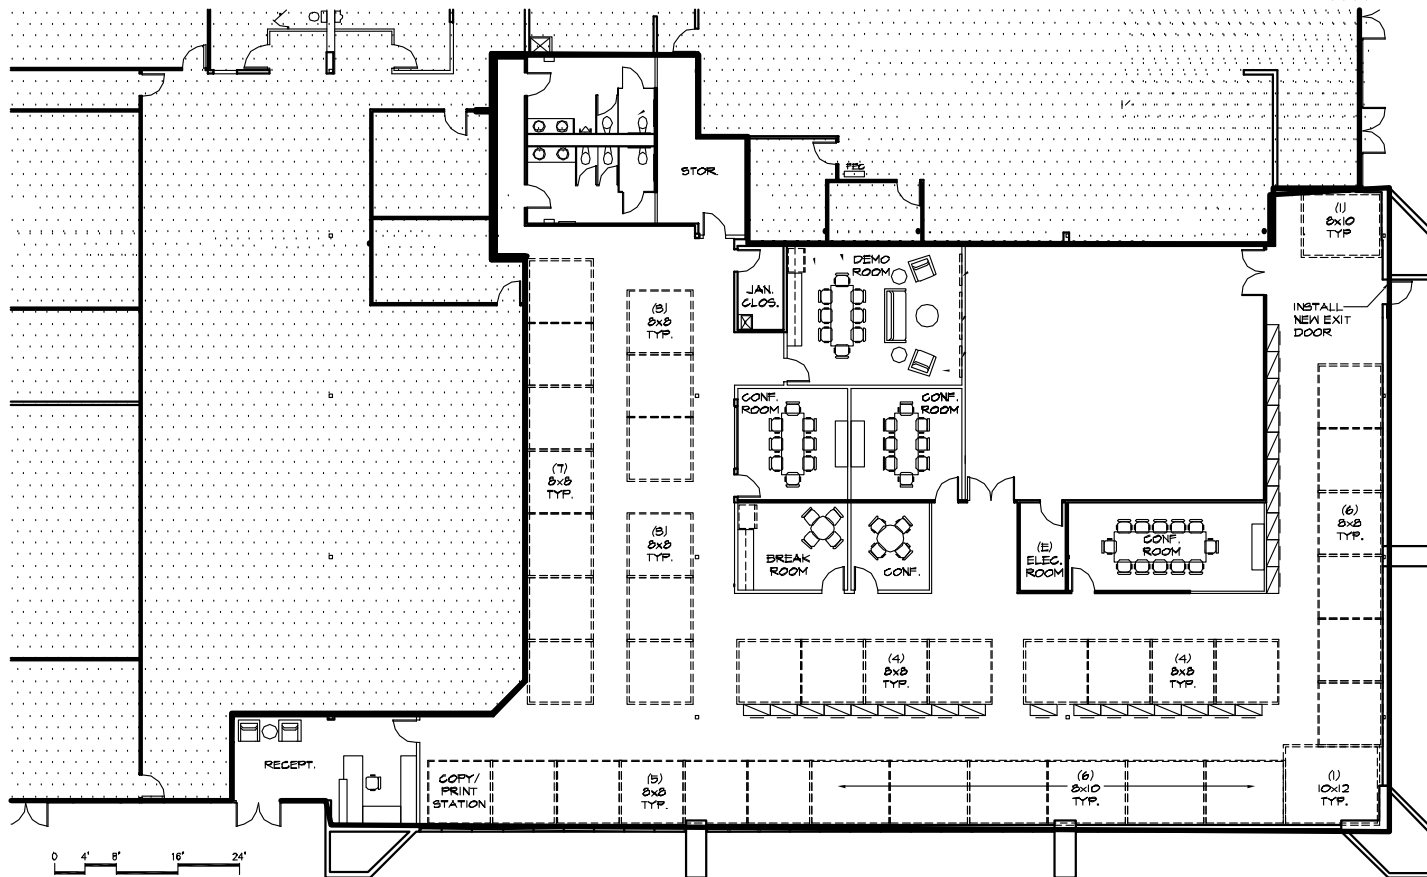

# Hacienda Business Park - Sierra One

4464 Willow Road, Suite 102, Pleasanton, CA

10,029± Square Feet

Aron Hoenninger

925.737.4155

ahoenninger@lee-associates.com

Gabe Stephenson

925.737.4156